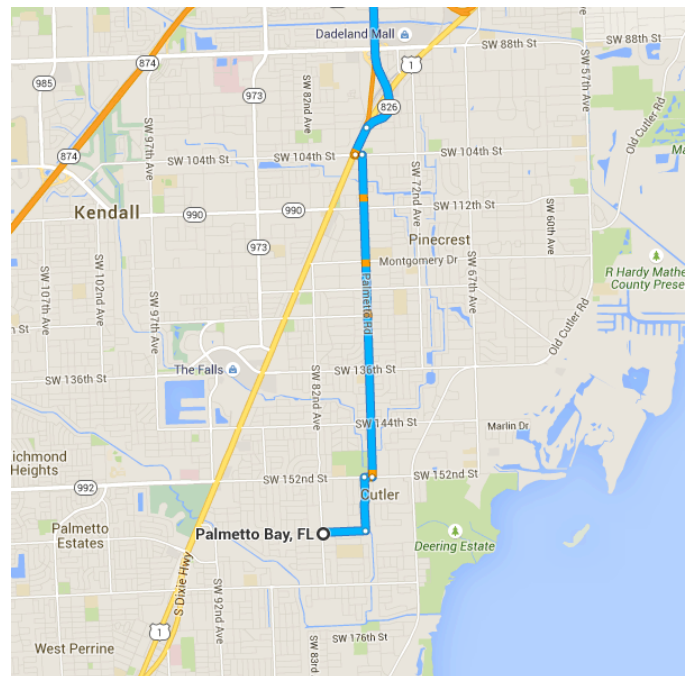

Directions from Palmetto Bay, FL to Miami Colonic Cleanse & Irrigation

o Palmetto Bay, FL

Take SW 77th Ave/Palmetto Rd to Pinecrest Pkwy in Pinecrest

4.1 mi / 10 min

- ↑ 1. Head east on SW 160th St toward SW 81st Ave

---

- ↶ 2. Turn left onto SW 77th Ct

---

- ↷ 3. Turn right onto SW 152nd St/Coral Reef Dr

---

- ↶ 4. Turn left onto SW 77th Ave/Palmetto Rd

---

- ↶ 5. Turn left onto SW 104th St

---

Take FL-826 N to SW 87th Ave in Fontainebleau

7.3 mi / 10 min

- ↷ 6. Use the right 2 lanes to turn right onto Pinecrest Pkwy

---

- ↗ 7. Use the right 2 lanes to turn slightly **right** onto **FL-826 N**  

---

 5.6 mi
- ↘ 8. Use the right 2 lanes to take the **US-41/SW 8th St** exit toward **Tamiami Trail**  

---

 0.3 mi
- ↙ 9. Keep **left** at the fork, follow signs for **US-41 W/SW 8th St W/Tamiami Trail W**  