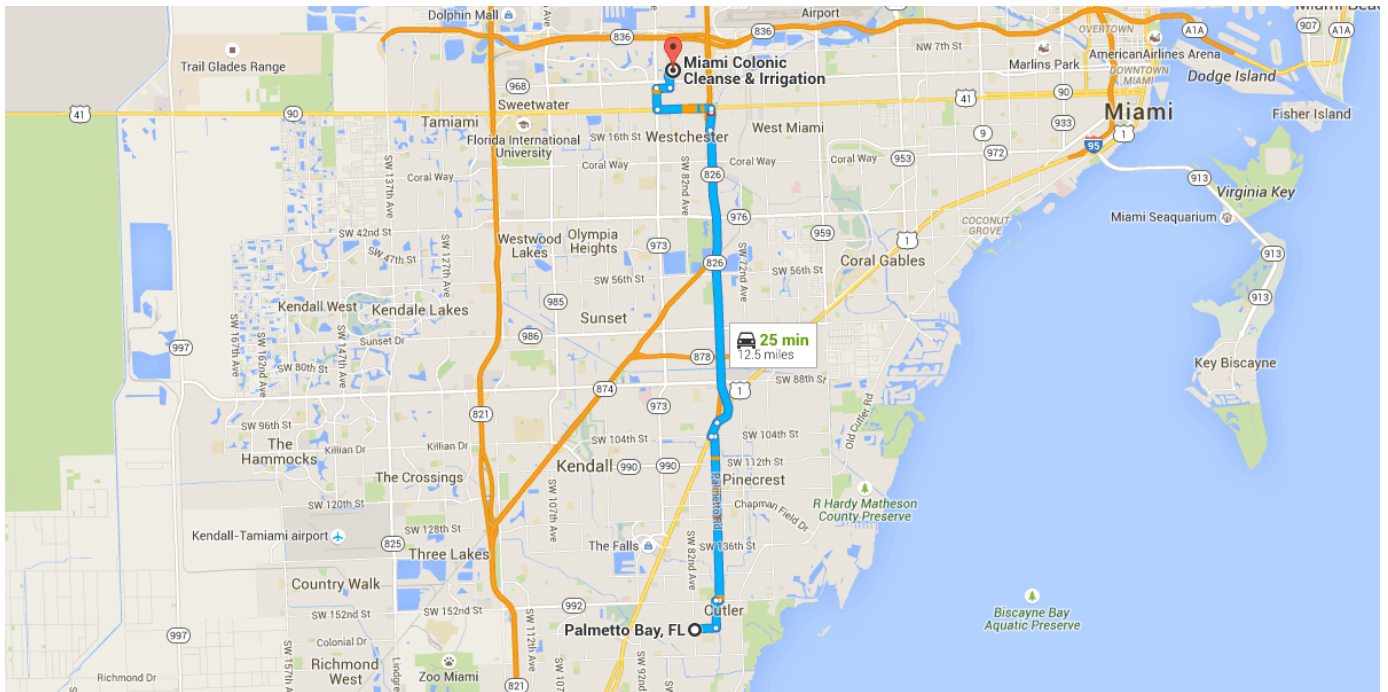

Directions from Palmetto Bay, FL to Miami Colonic Cleanse & Irrigation

o Palmetto Bay, FL

Take SW 77th Ave/Palmetto Rd to Pinecrest Pkwy in Pinecrest

4.1 mi / 10 min

- ↑ 1. Head east on SW 160th St toward SW 81st Ave

---

- ↶ 2. Turn left onto SW 77th Ct

---

- ↷ 3. Turn right onto SW 152nd St/Coral Reef Dr

---

- ↶ 4. Turn left onto SW 77th Ave/Palmetto Rd

---

- ↶ 5. Turn left onto SW 104th St

---

Take FL-826 N to SW 87th Ave in Fontainebleau

7.3 mi / 10 min

- ↷ 6. Use the right 2 lanes to turn right onto Pinecrest Pkwy

---

- ↗ 7. Use the right 2 lanes to turn slightly **right** onto **FL-826 N**  

---

 5.6 mi
- ↘ 8. Use the right 2 lanes to take the **US-41/SW 8th St** exit toward **Tamiami Trail**  

---

 0.3 mi
- ↙ 9. Keep **left** at the fork, follow signs for **US-41 W/SW 8th St W/Tamiami Trail W**  