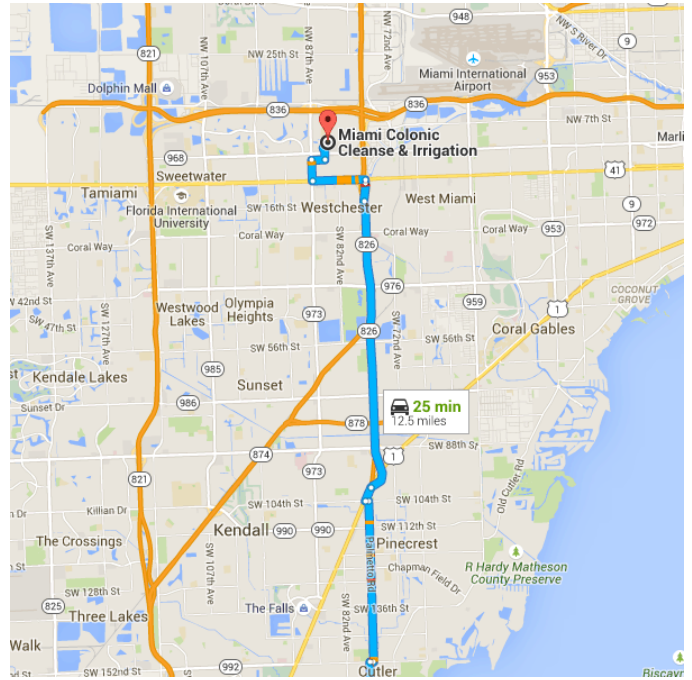

---

Take FL-826 N to SW 87th Ave in Fontainebleau

7.3 mi / 10 min

- ↷ 6. Use the right 2 lanes to turn right onto Pinecrest Pkwy

---

- ↗ 7. Use the right 2 lanes to turn slightly **right** onto **FL-826 N**  

---

 5.6 mi
- ↘ 8. Use the right 2 lanes to take the **US-41/SW 8th St** exit toward **Tamiami Trail**  

---

 0.3 mi
- ↙ 9. Keep **left** at the fork, follow signs for **US-41 W/SW 8th St W/Tamiami Trail W**  

---

 338 ft
- ↶ 10. Use any lane to turn **left** onto **US-41 W/SW 8th St/Tamiami Trail**  

---

 1.0 mi

Follow **SW 87th Ave, SW 2nd St** and **SW 84th Ave** to your destination  

---

 1.0 mi / 4 min

- ↘ 11. Turn **right** onto **SW 87th Ave**  

---

 0.4 mi
- ↘ 12. Turn **right** onto **SW 2nd St**  

---

 0.2 mi
- 📍 13. At the traffic circle, take the **3rd** exit onto **SW 84th Ave**  

---

 0.3 mi
- ↘ 14. Turn **right** at **Park Blvd**  

---

 69 ft
- ↶ 15. Turn **left**  
i Destination will be on the right  