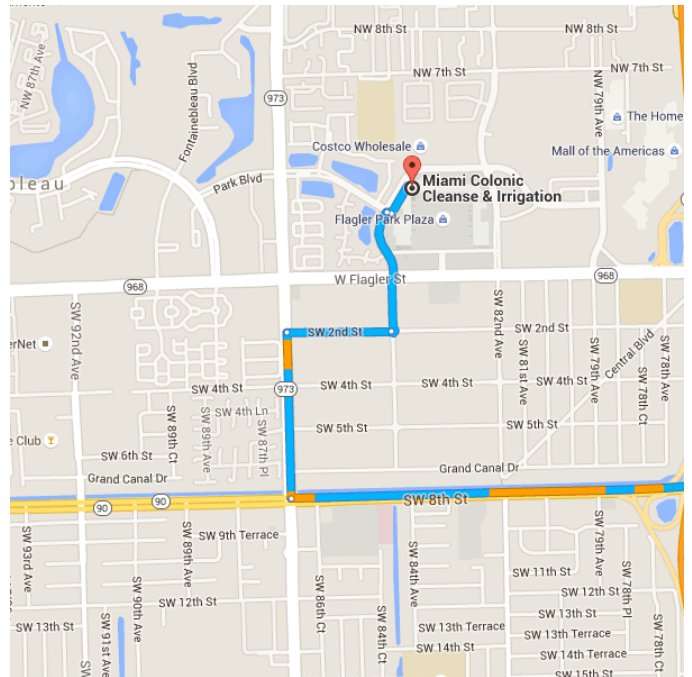

📍 Miami Colonic Cleanse & Irrigation

8315 West Flagler Street #28, Miami, FL 33144

These directions are for planning purposes only. You may find that construction projects, traffic, weather, or other events may cause conditions to differ from the map results, and you should plan your route accordingly. You must obey all signs or notices regarding your route.