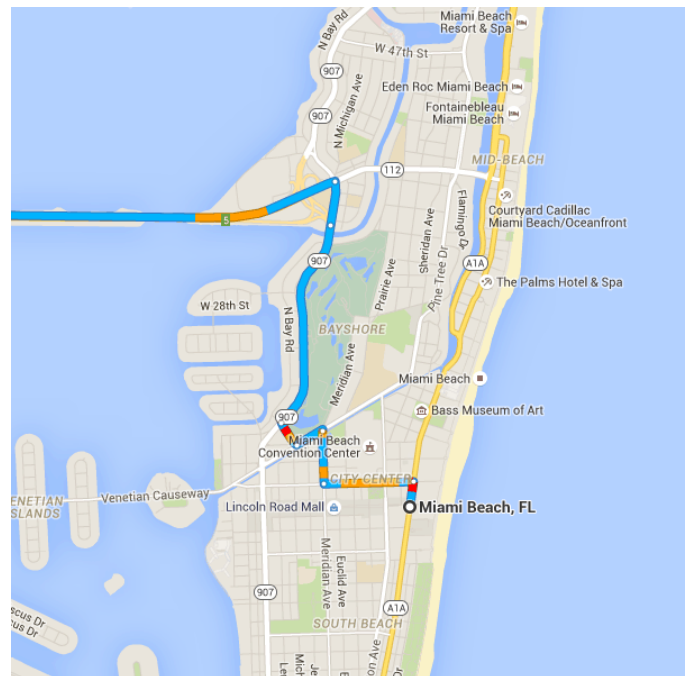

Directions from Miami Beach, FL to Miami Colonic Cleanse & Irrigation

o Miami Beach, FL

Take 17th St and Alton Rd to I-195 W

_____ 2.3 mi / 9 min

- ↑ 1. Head north on Collins Ave toward Lincoln Rd
_____ 0.1 mi
- ↶ 2. Turn left onto 17th St
_____ 0.4 mi
- ↷ 3. Turn right onto Meridian Ave
_____ 0.3 mi
- ↶ 4. Turn left onto Dade Blvd
_____ 0.2 mi
- ↷ 5. Turn right onto N Michigan Ave
_____ 0.1 mi
- ↷ 6. Turn right onto Alton Rd
_____ 1.0 mi
- ↷ 7. Slight right to stay on Alton Rd
_____ 0.2 mi

Follow I-195 W and FL-112 W to FL-953 S/NW 42nd Ave/Le Jeune Rd. Take the Le Jeune Rd S exit from FL-112 W

_____ 8.3 mi / 10 min

- ↶ 8. Turn **left** onto **I-195 W**

4.1 mi
- ↶ 9. Keep **left** to continue on **FL-112 W**
⚠ Toll road

3.7 mi
- ↶ 10. Use the left 2 lanes to take the **Le Jeune Rd S** exit
⚠ Toll road

0.5 mi

Get on **FL-836 W** in Miami from **NW 12th St**

-
- 1.9 mi / 4 min
- ⤴ 11. Merge onto **FL-953 S/NW 42nd Ave/Le Jeune Rd**

 0.3 mi
- ↘ 20. Keep **right**, follow signs for **FL-973 S/NW 87th Ave**

 0.3 mi

Follow **FL-973 S/NW 87th Ave** and **Park Blvd** to your destination in Fontainebleau

- ↑ 21. Continue onto **FL-973 S/NW 87th Ave**