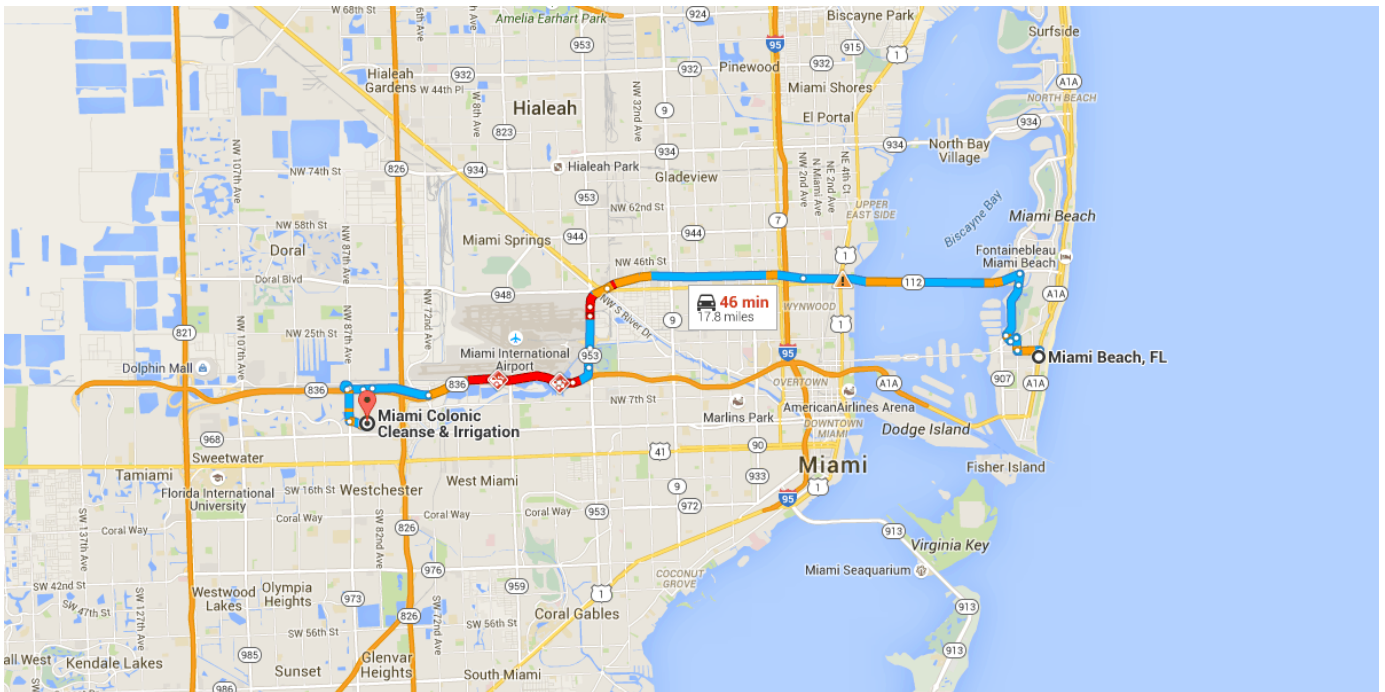

Directions from Miami Beach, FL to Miami Colonic Cleanse & Irrigation

o Miami Beach, FL

Take 17th St and Alton Rd to I-195 W

_____ 2.3 mi / 9 min

- ↑ 1. Head north on Collins Ave toward Lincoln Rd
_____ 0.1 mi
- ↶ 2. Turn left onto 17th St
_____ 0.4 mi
- ↷ 3. Turn right onto Meridian Ave
_____ 0.3 mi
- ↶ 4. Turn left onto Dade Blvd
_____ 0.2 mi
- ↷ 5. Turn right onto N Michigan Ave
_____ 0.1 mi
- ↷ 6. Turn right onto Alton Rd
_____ 1.0 mi
- ↷ 7. Slight right to stay on Alton Rd
_____ 0.2 mi

Follow I-195 W and FL-112 W to FL-953 S/NW 42nd Ave/Le Jeune Rd. Take the Le Jeune Rd S exit from FL-112 W

_____ 8.3 mi / 10 min

- ↶ 8. Turn **left** onto **I-195 W**

4.1 mi
- ↶ 9. Keep **left** to continue on **FL-112 W**
⚠ Toll road

3.7 mi
- ↶ 10. Use the left 2 lanes to take the **Le Jeune Rd S** exit
⚠ Toll road

0.5 mi

Get on **FL-836 W** in Miami from **NW 12th St**

-
- 1.9 mi / 4 min
- ⤴ 11. Merge onto **FL-953 S/NW 42nd Ave/Le Jeune Rd**

0.3 mi

Continue on **FL-836 W** to **FL-973 S/NW 87th Ave**. Take the **Florida 836** exit from **FL-836 W**

-
- 4.3 mi / 6 min
- ⤴ 16. Merge onto **FL-836 W**
⚠ Toll road

2.5 mi
 - ↶ 17. Keep **right** to stay on **FL-836 W**
⚠ Toll road