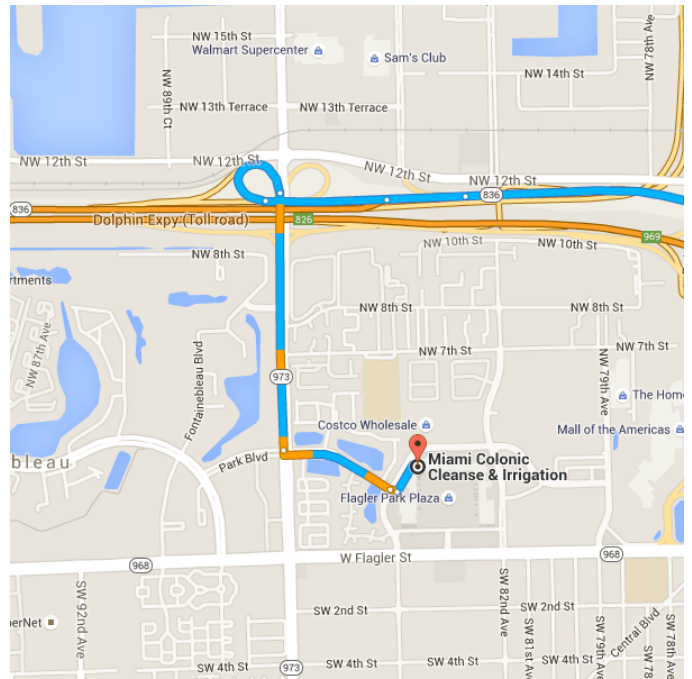

Directions from Miami Beach, FL to Miami Colonic Cleanse & Irrigation

o Miami Beach, FL

Take 17th St and Alton Rd to I-195 W

_____ 2.3 mi / 9 min

- ↑ 1. Head north on Collins Ave toward Lincoln Rd
_____ 0.1 mi
- ↶ 2. Turn left onto 17th St
_____ 0.4 mi
- ↷ 3. Turn right onto Meridian Ave
_____ 0.3 mi
- ↶ 4. Turn left onto Dade Blvd
_____ 0.2 mi
- ↷ 5. Turn right onto N Michigan Ave
_____ 0.1 mi
- ↷ 6. Turn right onto Alton Rd
_____ 1.0 mi
- ↷ 7. Slight right to stay on Alton Rd
_____ 0.2 mi

- ↩ 18. Use the 2nd from the right lane to stay on **FL-836 W**
⚠ Toll road

 1.1 mi
- ↘ 19. Take the **Florida 836** exit
⚠ Partial toll road

 0.2 mi
- ↘ 20. Keep **right**, follow signs for **FL-973 S/NW 87th Ave**

 0.3 mi
- ↘ 20. Keep **right**, follow signs for **FL-973 S/NW 87th Ave**

 0.3 mi

Follow **FL-973 S/NW 87th Ave** and **Park Blvd** to your destination in Fontainebleau

- ↑ 21. Continue onto **FL-973 S/NW 87th Ave**

 1.0 mi / 3 min
- ↩ 22. Turn **left** onto **Park Blvd**

 0.6 mi
- ↑ 23. Continue straight

 0.3 mi
- ↑ 23. Continue straight

 102 ft
- ↩ 24. Turn **left**
i Destination will be on the right

 390 ft

📍 Miami Colonic Cleanse & Irrigation