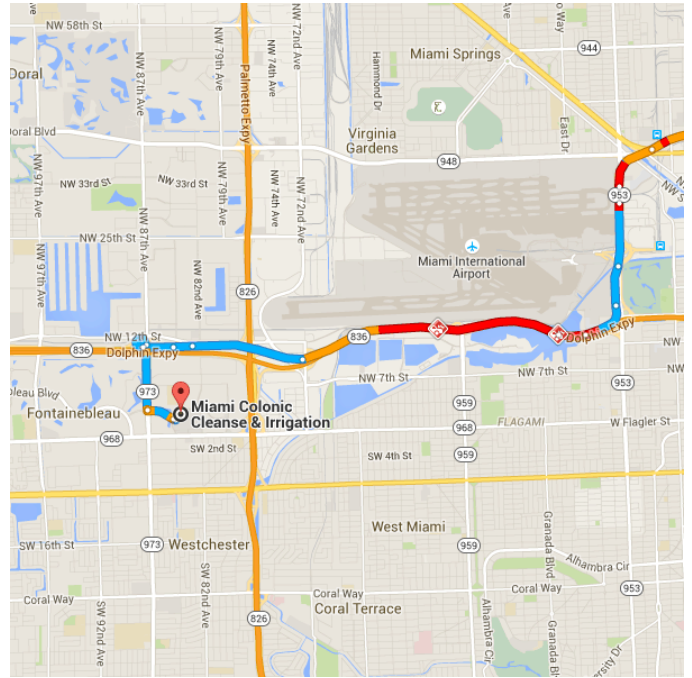

Directions from Miami Beach, FL to Miami Colonic Cleanse & Irrigation

o Miami Beach, FL

Take 17th St and Alton Rd to I-195 W

_____ 2.3 mi / 9 min

- ↑ 1. Head north on Collins Ave toward Lincoln Rd
_____ 0.1 mi
- ↶ 2. Turn left onto 17th St
_____ 0.4 mi
- ↷ 3. Turn right onto Meridian Ave
_____ 0.3 mi
- ↶ 4. Turn left onto Dade Blvd
_____ 0.2 mi
- ↷ 5. Turn right onto N Michigan Ave
_____ 0.1 mi
- ↷ 6. Turn right onto Alton Rd
_____ 1.0 mi
- ↷ 7. Slight right to stay on Alton Rd
_____ 0.2 mi

0.3 mi

Continue on **FL-836 W** to **FL-973 S/NW 87th Ave**. Take the **Florida 836** exit from **FL-836 W**

-
- 4.3 mi / 6 min
- ⤴ 16. Merge onto **FL-836 W**
⚠ Toll road

2.5 mi
 - ↶ 17. Keep **right** to stay on **FL-836 W**
⚠ Toll road

- ↩ 18. Use the 2nd from the right lane to stay on **FL-836 W**
⚠ Toll road

 1.1 mi
- ↘ 19. Take the **Florida 836** exit
⚠ Partial toll road

 0.2 mi
- ↘ 20. Keep **right**, follow signs for **FL-973 S/NW 87th Ave**

 0.3 mi
- ↘ 20. Keep **right**, follow signs for **FL-973 S/NW 87th Ave**

 0.3 mi

Follow **FL-973 S/NW 87th Ave** and **Park Blvd** to your destination in Fontainebleau

- ↑ 21. Continue onto **FL-973 S/NW 87th Ave**