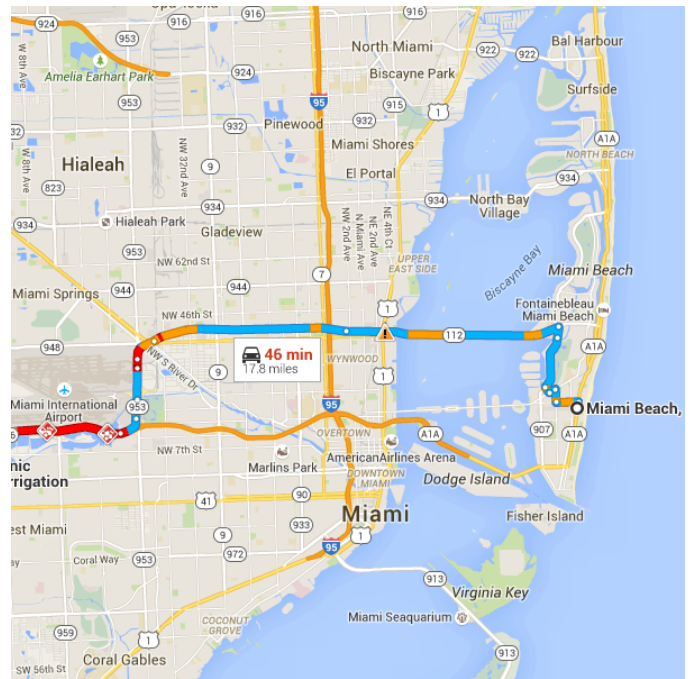

Directions from Miami Beach, FL to Miami Colonic Cleanse & Irrigation

o Miami Beach, FL

Take 17th St and Alton Rd to I-195 W

_____ 2.3 mi / 9 min

- ↑ 1. Head north on Collins Ave toward Lincoln Rd
_____ 0.1 mi
- ↶ 2. Turn left onto 17th St
_____ 0.4 mi
- ↷ 3. Turn right onto Meridian Ave
_____ 0.3 mi
- ↶ 4. Turn left onto Dade Blvd
_____ 0.2 mi
- ↷ 5. Turn right onto N Michigan Ave
_____ 0.1 mi
- ↷ 6. Turn right onto Alton Rd
_____ 1.0 mi
- ↷ 7. Slight right to stay on Alton Rd
_____ 0.2 mi

Follow I-195 W and FL-112 W to FL-953 S/NW 42nd Ave/Le Jeune Rd. Take the Le Jeune Rd S exit from FL-112 W

_____ 8.3 mi / 10 min

- ↶ 8. Turn **left** onto **I-195 W**

4.1 mi
- ↶ 9. Keep **left** to continue on **FL-112 W**
⚠ Toll road

3.7 mi
- ↶ 10. Use the left 2 lanes to take the **Le Jeune Rd S** exit
⚠ Toll road

0.5 mi

Get on **FL-836 W** in Miami from **NW 12th St**

-
- 1.9 mi / 4 min
- ⤴ 11. Merge onto **FL-953 S/NW 42nd Ave/Le Jeune Rd**

0.2 mi
 - ↶ 12. Use the left lanes to turn slightly **left** onto **FL-953 S**

0.6 mi
 - ↶ 13. Take the exit toward **Florida 836 W**

0.4 mi
 - ⤴ 14. Merge onto **NW 12th St**

0.5 mi
 - ⤴ 15. Use the right 2 lanes to take the ramp onto **FL-836 W**
⚠ Toll road