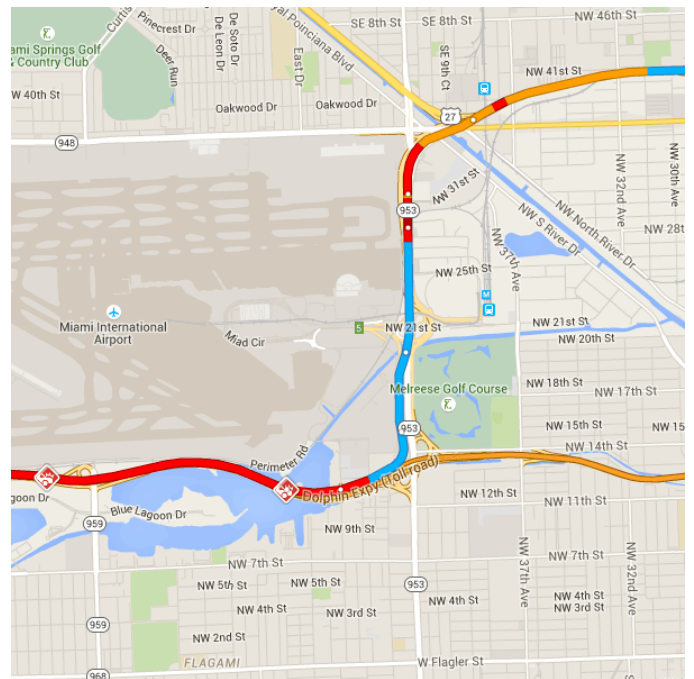

Continue on **FL-836 W** to **FL-973 S/NW 87th Ave**. Take the **Florida 836** exit from **FL-836 W**

1. ---
- 4.3 mi / 6 min
3. ⤴ 16. Merge onto **FL-836 W**
     ⚠ Toll road

     2.5 mi
   - ↶ 17. Keep **right** to stay on **FL-836 W**
     ⚠ Toll road