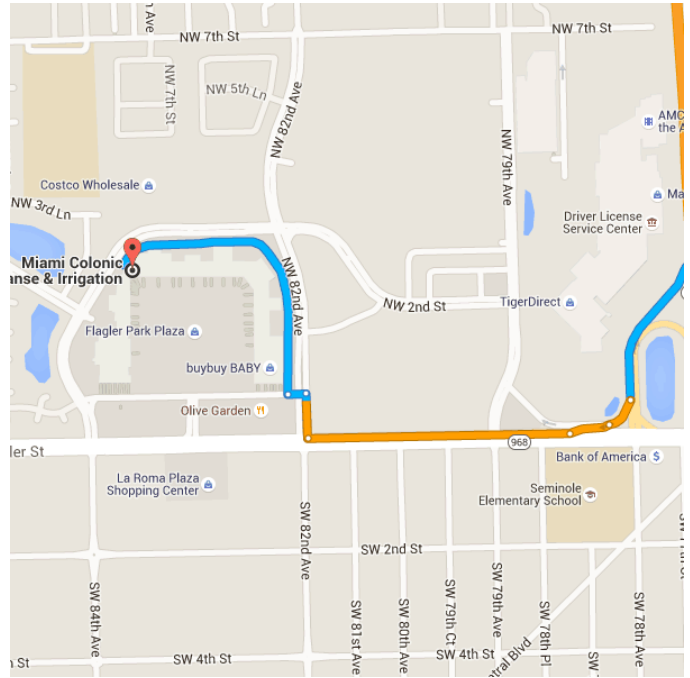

📍 Miami Colonic Cleanse & Irrigation

8315 West Flagler Street #28, Miami, FL 33144

These directions are for planning purposes only. You may find that construction projects, traffic, weather, or other events may cause conditions to differ from the map results, and you should plan your route accordingly. You must obey all signs or notices regarding your route.