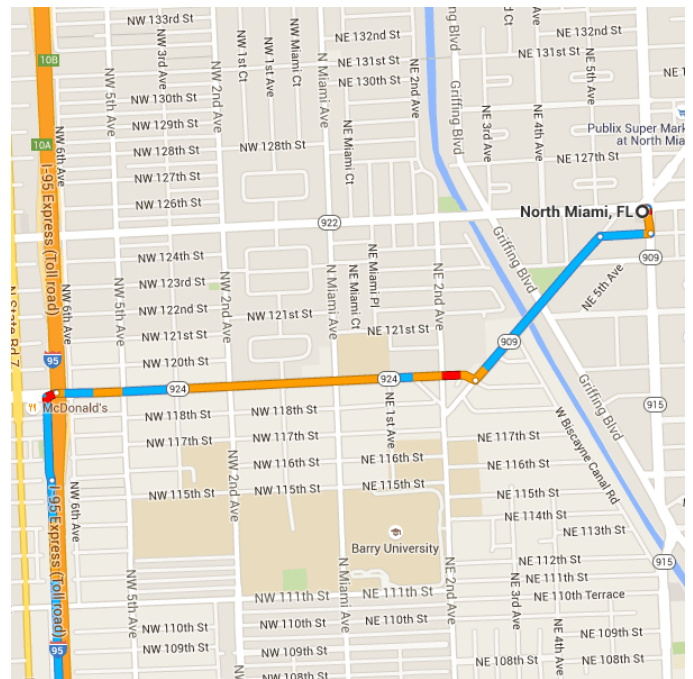

Directions from North Miami, FL to Miami Colonic Cleanse & Irrigation

○ North Miami, FL

Take W Dixie Hwy and FL-924 W/NE 119th St to I-95 S

- 1.9 mi / 5 min
- ↑ 1. Head east on NE 125th St toward NE 6th Ave
- 66 ft
- ↘ 2. Turn right onto NE 6th Ave
- 322 ft
- ↘ 3. Turn right onto NE 124th St
- 0.1 mi
- ↙ 4. Slight left onto W Dixie Hwy
- 0.5 mi
- ↘ 5. Turn right onto FL-924 W/NE 119th St
- 1.0 mi
- ↙ 6. Slight left toward I-95 S
- 0.2 mi

Continue on I-95 S. Take FL-836 W to FL-968 W/W Flagler St in Fontainebleau. Take the FL-968/Flagler St exit from FL-826 S/Hwy 826 S/Palmetto Expy

14.6 mi / 18 min

- ↑ 7. Merge onto **I-95 S**

4.4 mi
- ↶ 8. Keep **left** to stay on **I-95 S**

1.7 mi
- ↷ 9. Use the 2nd from the right lane to take exit **3A for FL-836 W toward Miami International Airport**

0.3 mi
- ↶ 10. Use the left lane to merge onto **FL-836 W**
⚠ Toll road

0.4 mi
- ↶ 11. Keep **left** to stay on **FL-836 W**
⚠ Toll road

Continue on **FL-968 W/W Flagler St** to your destination

0.7 mi / 3 min

- ↑ 17. Merge onto **FL-968 W/W Flagler St**

0.3 mi
- ↷ 18. Turn **right** onto **NW 82nd Ave**

282 ft
- ↶ 19. Turn **left**

115 ft
- ↷ 20. Turn **right**
i Destination will be on the left