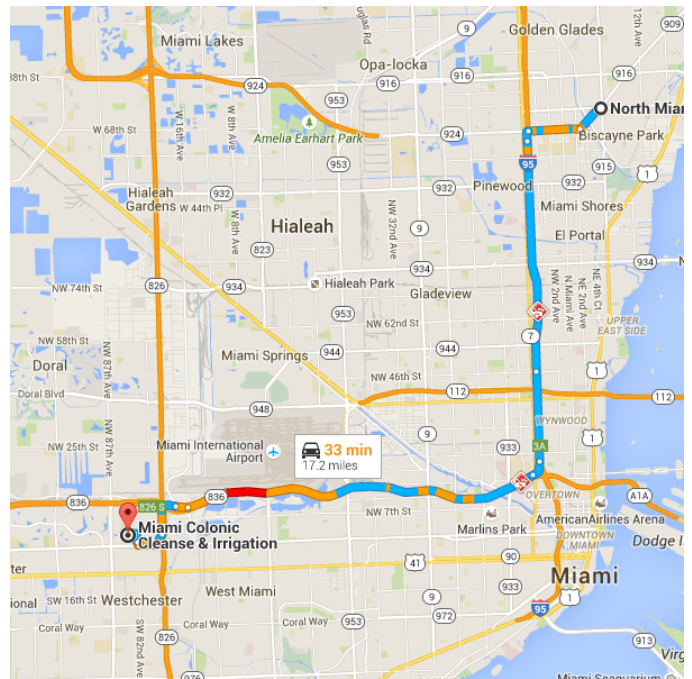

- ↑ 7. Merge onto **I-95 S**

  4.4 mi
- ↶ 8. Keep **left** to stay on **I-95 S**

  1.7 mi
- ↷ 9. Use the 2nd from the right lane to take exit **3A for FL-836 W toward Miami International Airport**

  0.3 mi
- ↶ 10. Use the left lane to merge onto **FL-836 W**
  ⚠ Toll road

  0.4 mi
- ↶ 11. Keep **left** to stay on **FL-836 W**
  ⚠ Toll road

  6.5 mi
- ↶ 12. Use the left lane to take the **826/Palmetto Expy** exit
  ⚠ Toll road

  0.2 mi
- ↷ 13. Keep **left** at the fork to continue on **Exit 826 S** and merge onto **FL-826 S/Hwy 826 S/Palmetto Expy**
  ⚠ Partial toll road

  0.8 mi
- ↷ 14. Take the **FL-968/Flagler St** exit

  0.2 mi
- ↷ 15. Keep **right** at the fork, follow signs for **Flagler Street W**

  ---

  217 ft
- ↶ 16. Keep **left** and merge onto **FL-968 W/W Flagler St**

  ---

  256 ft

Continue on **FL-968 W/W Flagler St** to your destination

0.7 mi / 3 min

- ↑ 17. Merge onto **FL-968 W/W Flagler St**

  0.3 mi
- ↷ 18. Turn **right** onto **NW 82nd Ave**

  ---

  282 ft
- ↶ 19. Turn **left**

  ---

  115 ft
- ↷ 20. Turn **right**
  i Destination will be on the left

  0.4 mi