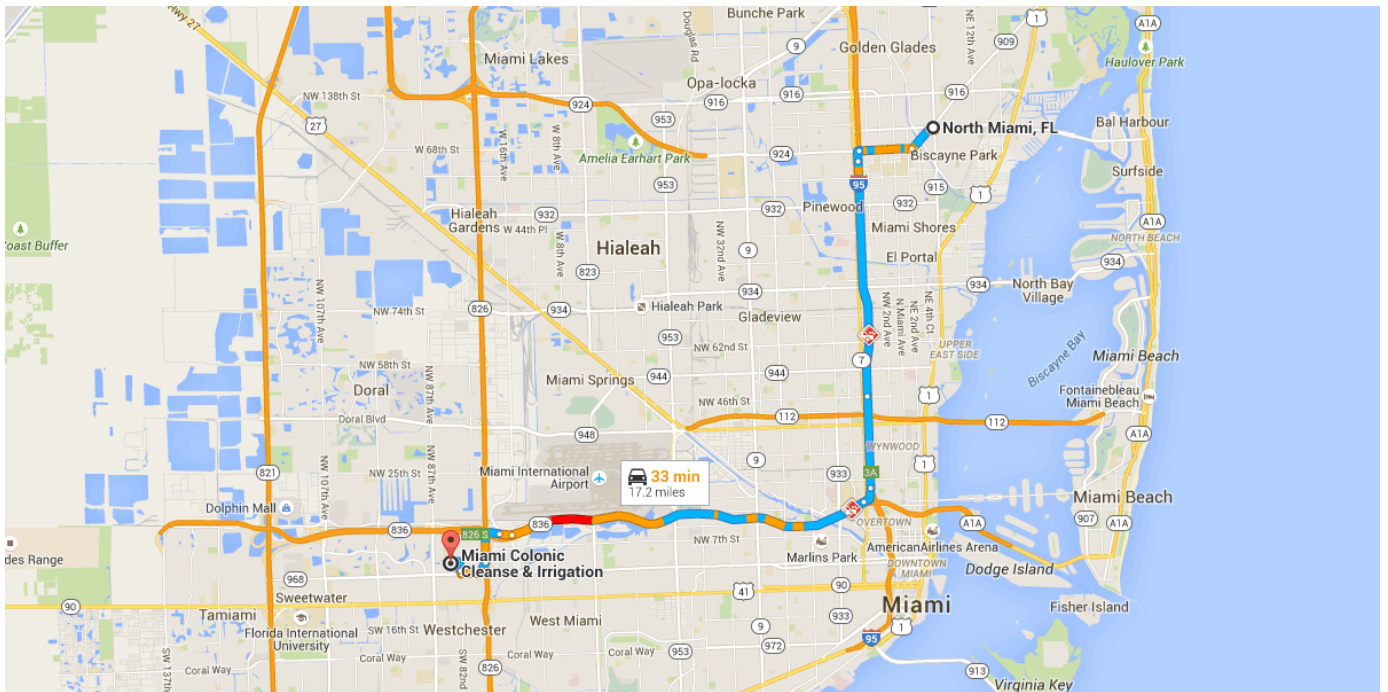

Directions from North Miami, FL to Miami Colonic Cleanse & Irrigation

○ North Miami, FL

Take W Dixie Hwy and FL-924 W/NE 119th St to I-95 S

- 1.9 mi / 5 min
- ↑ 1. Head east on NE 125th St toward NE 6th Ave
- 66 ft
- ↘ 2. Turn right onto NE 6th Ave
- 322 ft
- ↘ 3. Turn right onto NE 124th St
- 0.1 mi
- ↙ 4. Slight left onto W Dixie Hwy
- 0.5 mi
- ↘ 5. Turn right onto FL-924 W/NE 119th St
- 1.0 mi
- ↙ 6. Slight left toward I-95 S
- 0.2 mi

Continue on I-95 S. Take FL-836 W to FL-968 W/W Flagler St in Fontainebleau. Take the FL-968/Flagler St exit from FL-826 S/Hwy 826 S/Palmetto Expy

14.6 mi / 18 min

- ↑ 7. Merge onto **I-95 S**

4.4 mi
- ↶ 8. Keep **left** to stay on **I-95 S**

1.7 mi
- ↷ 9. Use the 2nd from the right lane to take exit **3A for FL-836 W toward Miami International Airport**

0.3 mi
- ↶ 10. Use the left lane to merge onto **FL-836 W**
⚠ Toll road

0.4 mi
- ↶ 11. Keep **left** to stay on **FL-836 W**
⚠ Toll road

Continue on **FL-968 W/W Flagler St** to your destination

0.7 mi / 3 min

- ↑ 17. Merge onto **FL-968 W/W Flagler St**

0.3 mi
- ↷ 18. Turn **right** onto **NW 82nd Ave**

282 ft
- ↶ 19. Turn **left**

115 ft
- ↷ 20. Turn **right**
i Destination will be on the left