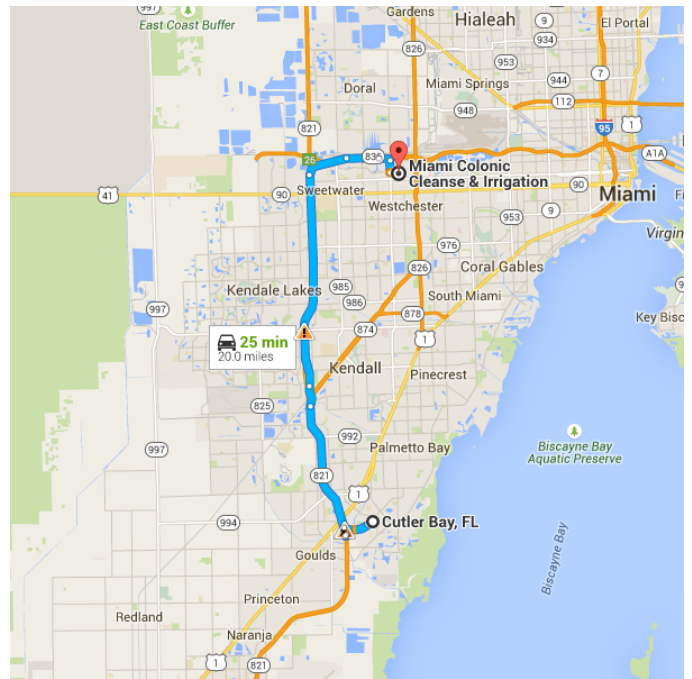

Continue on **FL-821 N** to Fontainebleau.
Take the **NW 87th Ave** exit from **FL-836 E**

17.3 mi / 17 min

- ↑ 9. Merge onto **FL-821 N**
  ⚠ Partial toll road

   5.0 mi
- ↘ 10. Keep **right** at the fork to continue on **FL-821 N/Homestead Extension of Florida's Turnpike**, follow signs for **Orlando**
  ⚠ Toll road

   0.8 mi
- ↘ 11. Keep **right** to continue on **FL-821 N**
  ⚠ Toll road

   8.1 mi
- ↘ 12. Use the right 3 lanes to take exit **26** to merge onto **FL-836 E** toward **Miami International Airport**
  ⚠ Toll road

   1.6 mi
- ↙ 13. Keep **left** to stay on **FL-836 E**
  ⚠ Toll road

   1.2 mi
- ↘ 14. Use the right lane to merge onto **NW 87th Ave**

   0.4 mi

Continue on **NW 87th Ave** to your destination

0.8 mi / 3 min

- ↑ 15. Merge onto **NW 87th Ave**

   0.5 mi
- ↙ 16. Turn **left** onto **Park Blvd**

   0.3 mi
- ↑ 17. Continue straight

  ---

   102 ft
- ↙ 18. Turn **left**
  i Destination will be on the right

  ---

   390 ft

📍 Miami Colonic Cleanse & Irrigation
8315 West Flagler Street #28, Miami, FL 33144