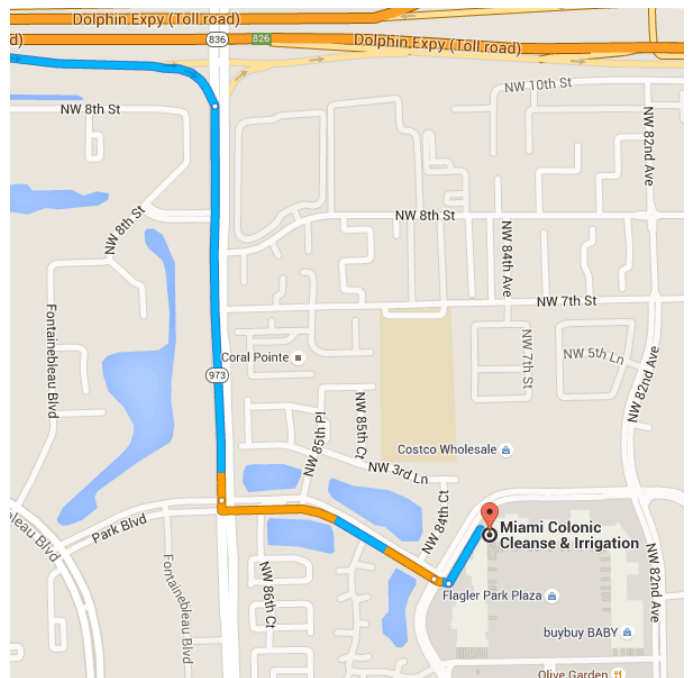

Directions from Cutler Bay, FL to Miami Colonic Cleanse & Irrigation

o Cutler Bay, FL

Get on FL-821 N from Caribbean Blvd

1.9 mi / 5 min

- ↑ 1. Head **southeast** on **Marlin Rd** toward **Caribbean Blvd**
 _____ 20 ft
- ↘ 2. Turn **right** onto **Caribbean Blvd**
 _____ 0.2 mi
- ⦿ 3. At the traffic circle, continue straight to stay on **Caribbean Blvd**
 _____ 1.0 mi
- ↙ 4. Turn **left**
 _____ 0.3 mi
- ↑ 5. Continue straight
 _____ 131 ft
- ↙ 6. Turn **left** onto **SW 211th St/Cutler Ridge Blvd**
 _____ 361 ft
- ↙ 7. Use the left lane to turn **left** toward **FL-821 N**
 _____ 358 ft
- ⤴ 8. Use the left lane to take the **Florida Turnpike N** ramp
 _____ 0.2 mi

Continue on **FL-821 N** to Fontainebleau.
Take the **NW 87th Ave** exit from **FL-836 E**

17.3 mi / 17 min

- ↑ 9. Merge onto **FL-821 N**
⚠ Partial toll road

 5.0 mi
- ↘ 10. Keep **right** at the fork to continue on **FL-821 N/Homestead Extension of Florida's Turnpike**, follow signs for **Orlando**
⚠ Toll road

 1.6 mi
- ↙ 13. Keep **left** to stay on **FL-836 E**
⚠ Toll road

 1.2 mi
- ↘ 14. Use the right lane to merge onto **NW 87th Ave**

 0.4 mi

Continue on **NW 87th Ave** to your destination

0.8 mi / 3 min

- ↑ 15. Merge onto **NW 87th Ave**

 0.5 mi
- ↙ 16. Turn **left** onto **Park Blvd**

 0.3 mi
- ↑ 17. Continue straight

 102 ft
- ↙ 18. Turn **left**
i Destination will be on the right

 390 ft

📍 Miami Colonic Cleanse & Irrigation
8315 West Flagler Street #28, Miami, FL 33144