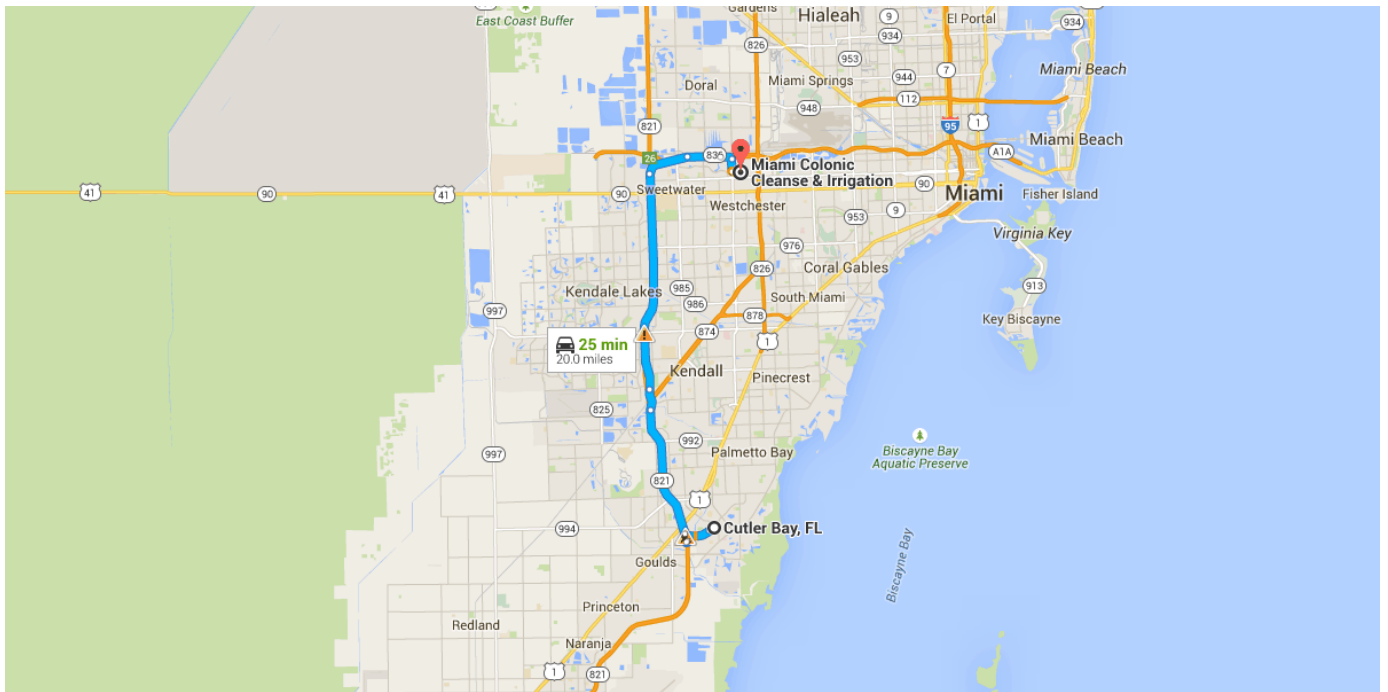

Directions from Cutler Bay, FL to Miami Colonic Cleanse & Irrigation

o Cutler Bay, FL

Get on FL-821 N from Caribbean Blvd

1.9 mi / 5 min

- ↑ 1. Head **southeast** on **Marlin Rd** toward **Caribbean Blvd**
 _____ 20 ft
- ↘ 2. Turn **right** onto **Caribbean Blvd**
 _____ 0.2 mi
- ⦿ 3. At the traffic circle, continue straight to stay on **Caribbean Blvd**
 _____ 1.0 mi
- ↙ 4. Turn **left**
 _____ 0.3 mi
- ↑ 5. Continue straight
 _____ 131 ft
- ↙ 6. Turn **left** onto **SW 211th St/Cutler Ridge Blvd**
 _____ 361 ft
- ↙ 7. Use the left lane to turn **left** toward **FL-821 N**
 _____ 358 ft
- ⤴ 8. Use the left lane to take the **Florida Turnpike N** ramp
 _____ 0.2 mi

Continue on **FL-821 N** to Fontainebleau.
Take the **NW 87th Ave** exit from **FL-836 E**

17.3 mi / 17 min

- ↑ 9. Merge onto **FL-821 N**
⚠ Partial toll road

 5.0 mi
- ↘ 10. Keep **right** at the fork to continue on **FL-821 N/Homestead Extension of Florida's Turnpike**, follow signs for **Orlando**
⚠ Toll road

 0.8 mi
- ↘ 11. Keep **right** to continue on **FL-821 N**
⚠ Toll road

 8.1 mi
- ↘ 12. Use the right 3 lanes to take exit **26** to merge onto **FL-836 E** toward **Miami International Airport**
⚠ Toll road

 1.6 mi
- ↙ 13. Keep **left** to stay on **FL-836 E**
⚠ Toll road

 1.2 mi
- ↘ 14. Use the right lane to merge onto **NW 87th Ave**

 0.4 mi

Continue on **NW 87th Ave** to your destination

0.8 mi / 3 min

- ↑ 15. Merge onto **NW 87th Ave**