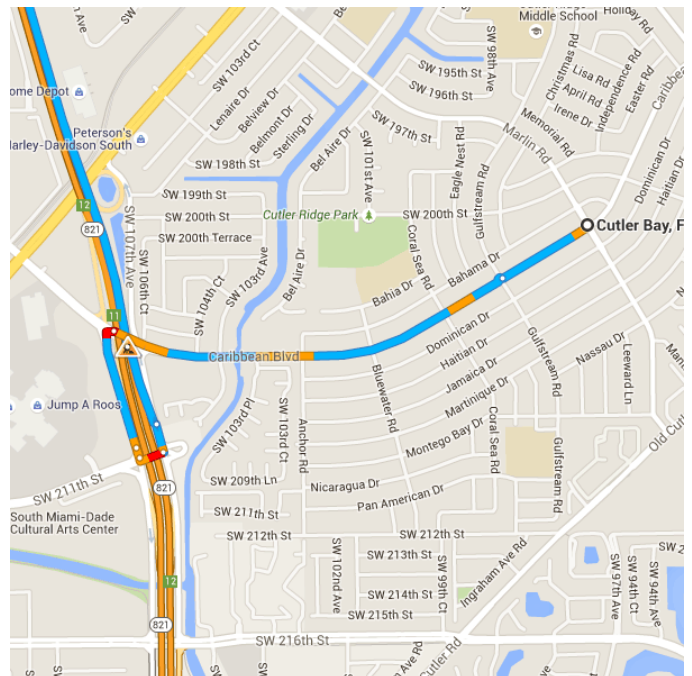

Directions from Cutler Bay, FL to Miami Colonic Cleanse & Irrigation

o Cutler Bay, FL

Get on FL-821 N from Caribbean Blvd

1.9 mi / 5 min

- ↑ 1. Head **southeast** on **Marlin Rd** toward **Caribbean Blvd**
 _____ 20 ft
- ↘ 2. Turn **right** onto **Caribbean Blvd**
 _____ 0.2 mi
- ⦿ 3. At the traffic circle, continue straight to stay on **Caribbean Blvd**
 _____ 1.0 mi
- ↙ 4. Turn **left**
 _____ 0.3 mi
- ↑ 5. Continue straight
 _____ 131 ft
- ↙ 6. Turn **left** onto **SW 211th St/Cutler Ridge Blvd**
 _____ 361 ft
- ↙ 7. Use the left lane to turn **left** toward **FL-821 N**
 _____ 358 ft
- ⤴ 8. Use the left lane to take the **Florida Turnpike N** ramp
 _____ 0.2 mi

Continue on **FL-821 N** to Fontainebleau.
Take the **NW 87th Ave** exit from **FL-836 E**

17.3 mi / 17 min

- ↑ 9. Merge onto **FL-821 N**
⚠ Partial toll road

 5.0 mi
- ↘ 10. Keep **right** at the fork to continue on **FL-821 N/Homestead Extension of Florida's Turnpike**, follow signs for **Orlando**
⚠ Toll road

 0.8 mi
- ↘ 11. Keep **right** to continue on **FL-821 N**
⚠ Toll road

 8.1 mi
- ↘ 12. Use the right 3 lanes to take exit **26** to merge onto **FL-836 E** toward **Miami International Airport**
⚠ Toll road

 1.6 mi
- ↙ 13. Keep **left** to stay on **FL-836 E**
⚠ Toll road

 1.2 mi
- ↘ 14. Use the right lane to merge onto **NW 87th Ave**

 0.4 mi

Continue on **NW 87th Ave** to your destination

0.8 mi / 3 min

- ↑ 15. Merge onto **NW 87th Ave**